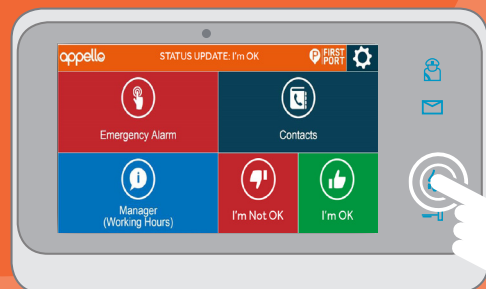

USING THE LIVINGHUB QUICK KEYS

ASSISTANCE

Press the Assistance key to call your onsite manager

MESSAGES

Press the Messages key to access your messages

SOCIAL CALL

Press the Social Call key to answer an incoming call