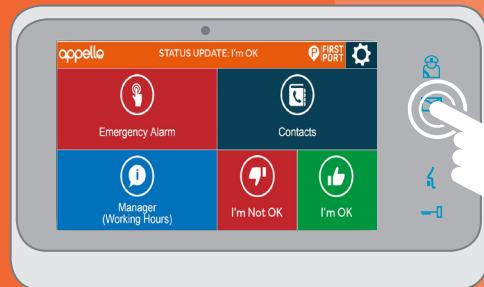

USING THE LIVINGHUB QUICK KEYS

ASSISTANCE

Press the Assistance key to call your onsite manager

MESSAGES

Press the Messages key to access your messages

SOCIAL CALL

Press the Social Call key to answer an incoming call