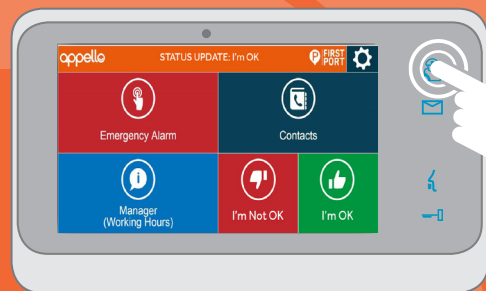

USING THE LIVINGHUB QUICK KEYS

ASSISTANCE

Press the Assistance key to call your onsite manager

MESSAGES

Press the Messages key to access your messages

SOCIAL CALL

Press the Social Call key to answer an incoming call