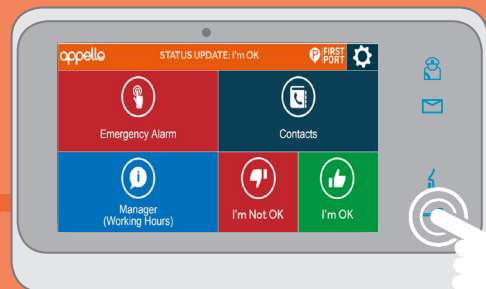

ACCESS

Press the Access key to unlock the main door