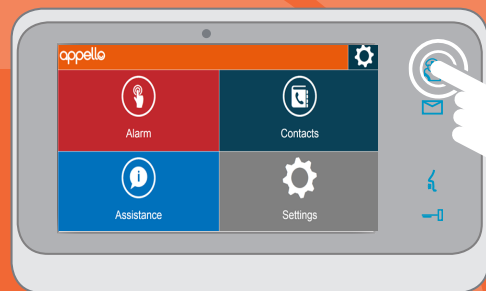

USING THE LIVINGHUB QUICK KEYS

ASSISTANCE

Press the Assistance key to call your onsite manager

MESSAGES

Press the Messages key to access your messages

SOCIAL CALL

Press the Social Call key to answer an incoming call