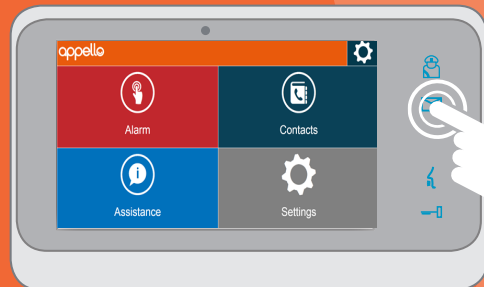

USING THE LIVINGHUB QUICK KEYS

ASSISTANCE

Press the Assistance key to call your onsite manager

MESSAGES

Press the Messages key to access your messages

SOCIAL CALL

Press the Social Call key to answer an incoming call