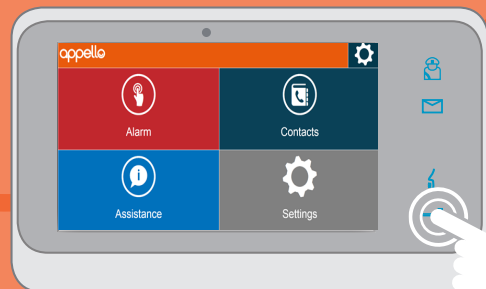

ACCESS

Press the Access key to unlock the main door