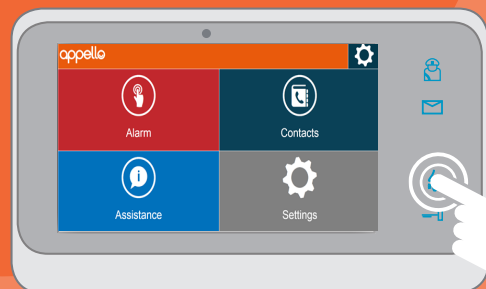

USING THE LIVINGHUB QUICK KEYS

ASSISTANCE

Press the Assistance key to call your onsite manager

MESSAGES

Press the Messages key to access your messages

SOCIAL CALL

Press the Social Call key to answer an incoming call